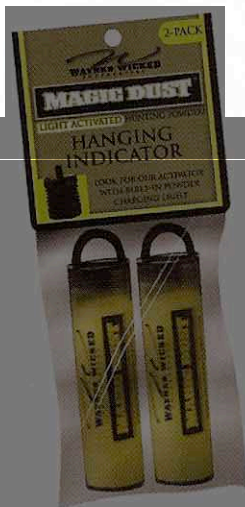

New & Notable

New & Innovative Products to Watch

TROPHYLINE BODY ARMOUR SAFETY HARNESS

Every treestand hunter needs a safety harness. The new Trophyline Body Armour Safety Harness represents a revolutionary leap forward for such harnesses. Trophyline Body Armour is both safer and more comfortable for hunters. It features a Decelerator Pack, which significantly reduces the impact of any fall. In fact, with Body Armour, the impact of a fall is reduced by more than 50 percent, meaning you experience a much softer drop. It also features a Suspension Relief Seat (S.R.S.) that greatly minimizes the risk of suspension trauma because your weight is comfortably distributed across the area of the S.R.S. instead of slamming into leg straps that dig painfully into your thighs and groin. Trophyline Body Armour is available in two versions: ArmourLite for hot climates and GadgetExtreme for cooler hunts.

WAYNE'S WICKED ENTERPRISES MAGIC DUST

Magic Dust from Wayne's Wicked Enterprises is one of the most versatile hunting powders on the market. This scent-free, light-activated powder effectively checks wind direction even with little to no light. Unlike other powders on the market, Magic Dust shows more than just the wind direction two feet in front of the hunter. This powder is visible from the stand all the way to the ground, revealing the direction of thermals. Magic Dust can also mark blood trails for simplified game tracking, measure shooting distances when placed on the ground in small piles and prevent other hunters from mistaking you for game when hung around your stand. An available Activator with built-in UV LED reactivates Magic Dust and makes this hunting powder even more effective. For more information, Circle #144, log onto wayneswicked.com or call (479) 957-5203.